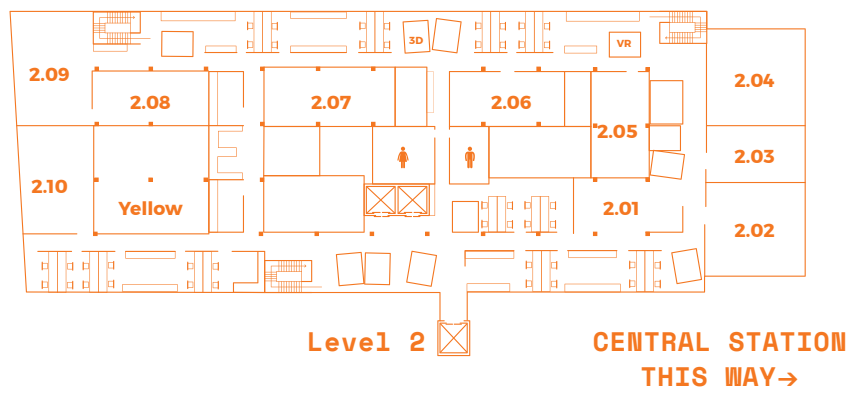

ULTIMO CAMPUS

BROADWAY SHOPS
← THIS WAY

Broadway

Mountain St