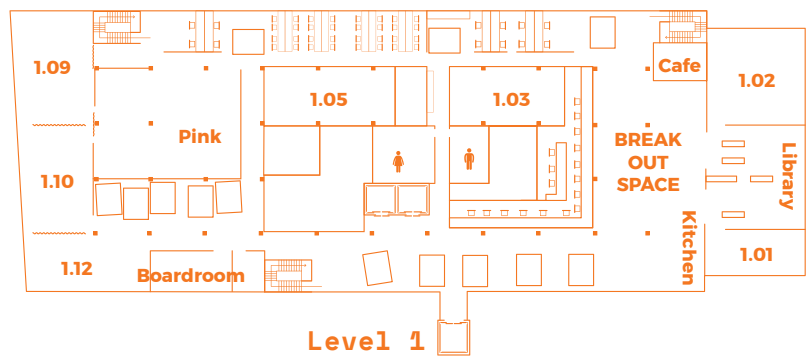

ULTIMO CAMPUS

BROADWAY SHOPS
← THIS WAY

Broadway

Mountain St